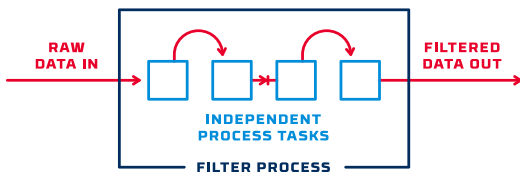

## Streaming and File Transfer Data Diode Solution

## Hardware Enforced Protection for Secure Data Transfers

In defense, intelligence, and other sensitive government agencies, data streaming and file transfer data flows are crucial components of any successful operation. Whether for collection of sensor output and information reports or the dissemination of command and control, alerts, and information, these data flows must be protected. This protection is especially critical when data flows are between missions and organizations working in different classifications and high threat/contested environments, where unauthorized access or content is prohibited.